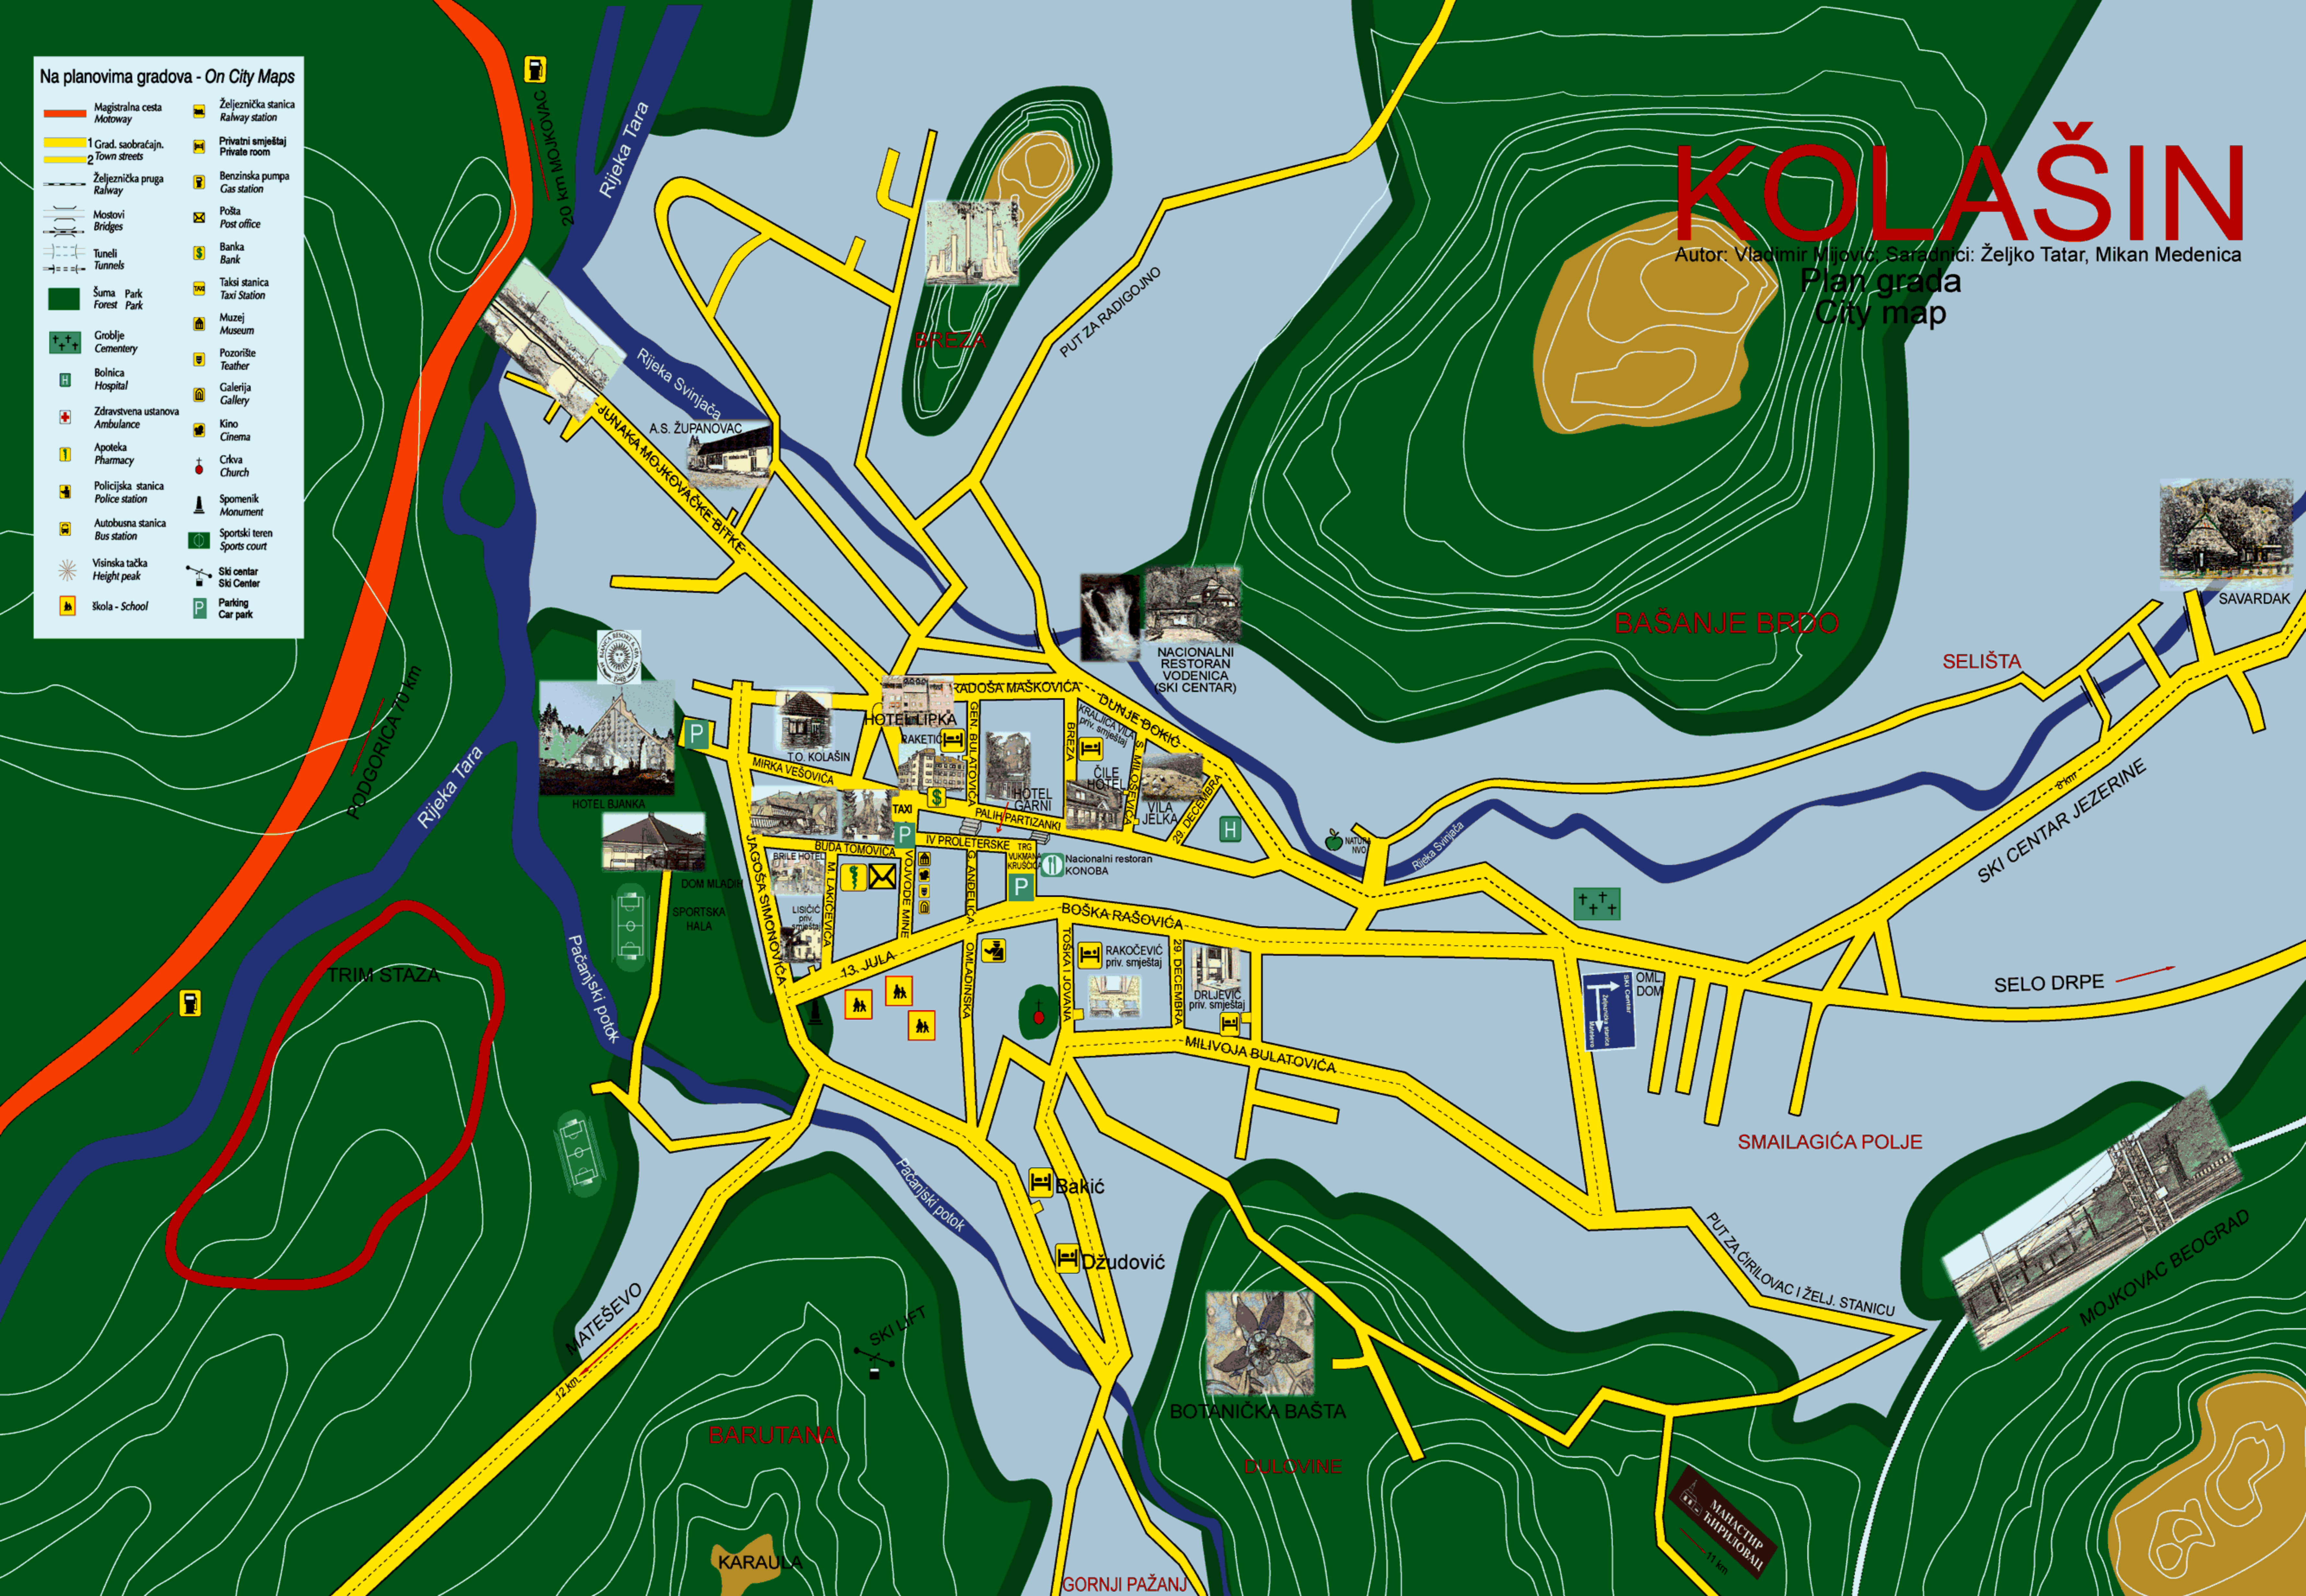

Na planovima gradova - On City Maps

-  Magistralna cesta
Motorway
-  1 Grad. saobraćajn.
2 Town streets
-  Željeznička pruga
Railway
-  Mostovi
Bridges
-  Tuneli
Tunnels
-  Šuma Park
Forest Park
-  Groblje
Cemetery
-  Bolnica
Hospital
-  Zdravstvena ustanova
Ambulance
-  Apoteka
Pharmacy
-  Policijska stanica
Police station
-  Autobusna stanica
Bus station
-  Visinska tačka
Height peak
-  škola - School
-  Željeznička stanica
Railway station
-  Privatni smještaj
Private room
-  Benzinska pumpa
Gas station
-  Pošta
Post office
-  Banka
Bank
-  Taksistacija
Taxi Station
-  Muzej
Museum
-  Pozorište
Theater
-  Galerija
Gallery
-  Kino
Cinema
-  Crkva
Church
-  Spomenik
Monument
-  Sportski teren
Sports court
-  Ski centar
Ski Center
-  Parking
Car park

KOLAŠIN

Autor: Vladimir Mijović. Saradnici: Željko Tatar, Mikan Medenica

Plan grada
City map

SAVARDAK

MOJKOVAC BEOGRAD